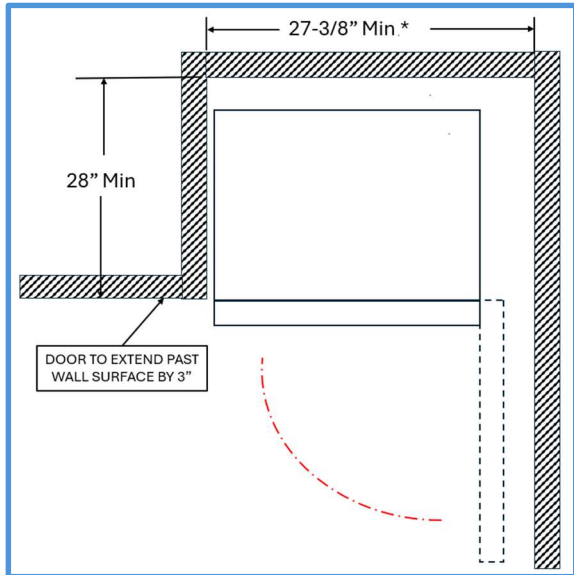

ZONO™ C7B – Installation Diagrams

RECOMMENDED APPLICATIONS

*Note – Allow 4" additional space if electrical receptacle is placed on side wall next to Zono™ C7B.