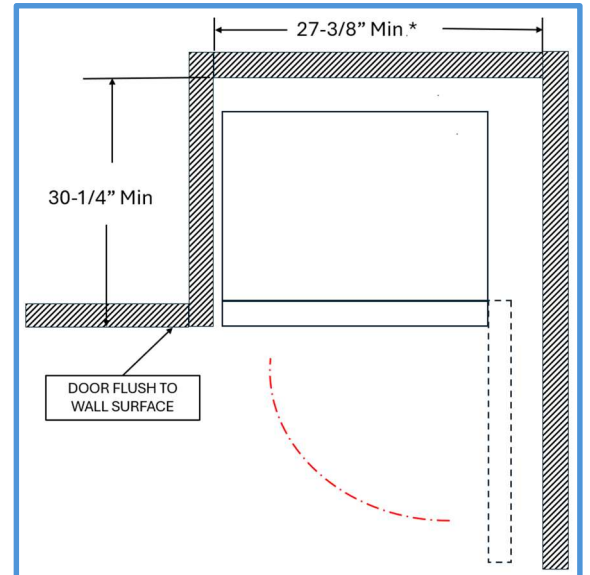

ZONO™ C7B – Installation Diagrams

RECOMMENDED APPLICATIONS

*Note – Allow 4" additional space if electrical receptacle is placed on side wall next to Zono™ C7B.