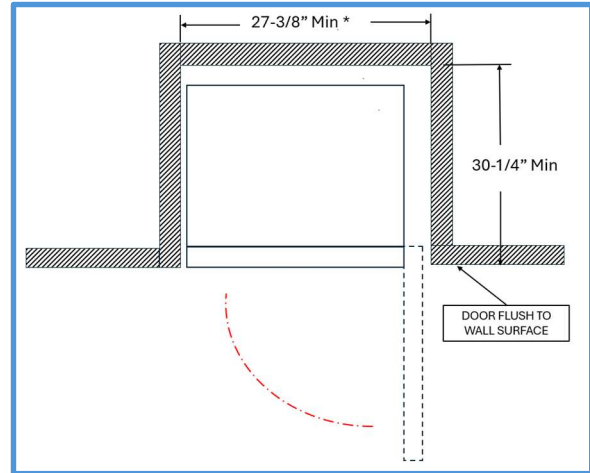

ZONO™ C7B – Installation Diagrams

RECOMMENDED APPLICATIONS

*Note – Allow 4" additional space if electrical receptacle is placed on side wall next to Zono™ C7B.