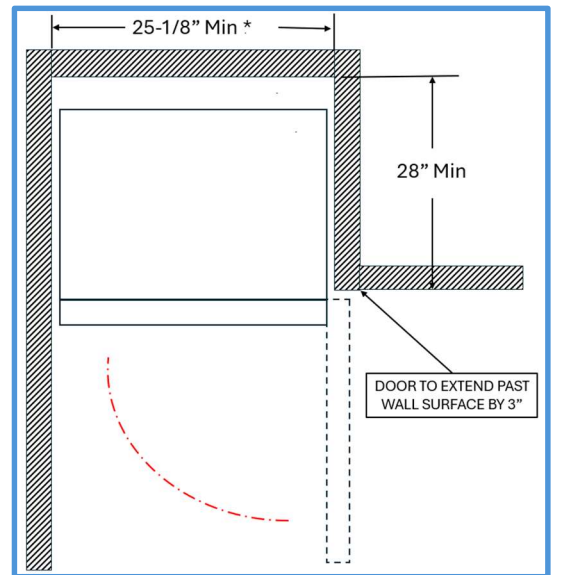

ZONO™ C7B – Installation Diagrams

RECOMMENDED APPLICATIONS

*Note – Allow 4" additional space if electrical receptacle is placed on side wall next to Zono™ C7B.