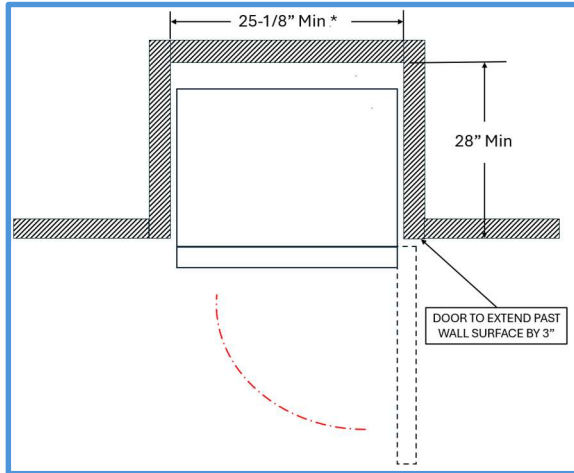

ZONO™ C7B – Installation Diagrams

RECOMMENDED APPLICATIONS

*Note – Allow 4" additional space if electrical receptacle is placed on side wall next to Zono™ C7B.