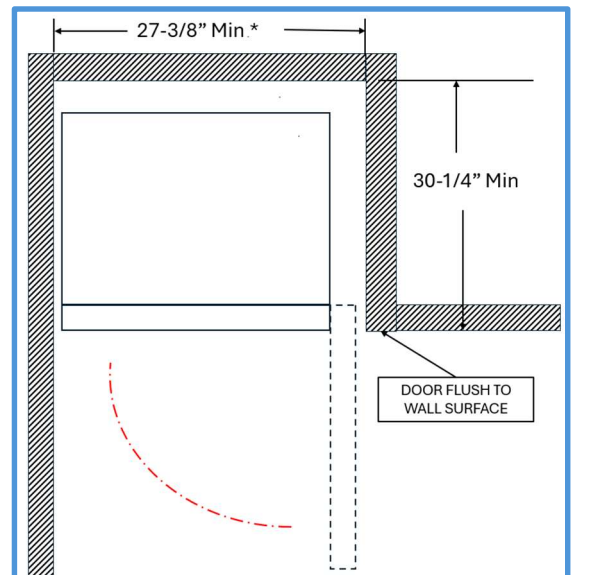

ZONO™ C7B – Installation Diagrams

RECOMMENDED APPLICATIONS

*Note – Allow 4" additional space if electrical receptacle is placed on side wall next to Zono™ C7B.